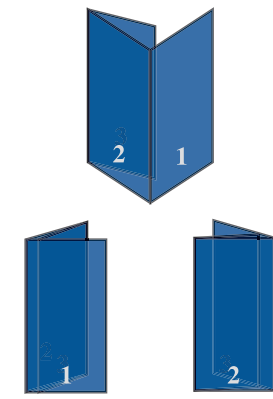

← safety

MAGENTA LINE IS THE SAFTY LINE
ANYTHING THAT IS NOT GETTING CUT
MUST BE INSIDE THIS LINE

← cut line

BLACK LINE IS THE TRIM LINE
THIS IS WHERE THE FINISHED
PRODUCT WILL BE CUT

← full bleed

BLUE LINE IS THE BLEED LINE
BACKGROUNDS AND IMAGES THAT
BLEED OFF MUST EXTEND TO THIS LINE

8.5X14 TRIFOLD-OUT MAILING SPECIFICATIONS

PRINT-READY FILES MUST BE PROVIDED
IN HIGH-RESOLUTION PDF FORMAT WITH
ALL COLORS CONVERTED TO CMYK

INFOLD PANEL

3

INDICIA AREA
1.25 X 1.25
WHITE BACKGROUND
OR 10% COLOR TINT

TAB

TAB

TAB

OUTSIDE BACK

2

FINISHED SIZE - 4.6875" X 8.5"
WITH BLEED - 8.625" X 14.125"

BRESSER'S
marketing solutions
(800) 995-0570
www.bressers.com

OUTSIDE FRONT